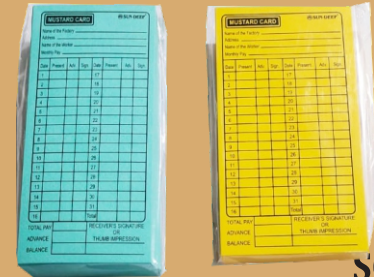

MRP :

FOLDING MUSTER CARD

100 CARDS

CONTAIN : SET OF 10 PACKET

BUNDAL OF 300 PACKETS

MRP : 120.00

SG - 37

SINGLE SIDE MUSTER CARD

CONTAIN : SET OF 10 PACKET

BUNDAL OF 300 PACKETS

MRP : 100.00

SG - 38

UNBREAKABLE EXAM PAD

CONTAIN : 20 PCS INNER CARTOON

BUNDAL OF 20 X 12 INNER = 240

MRP :